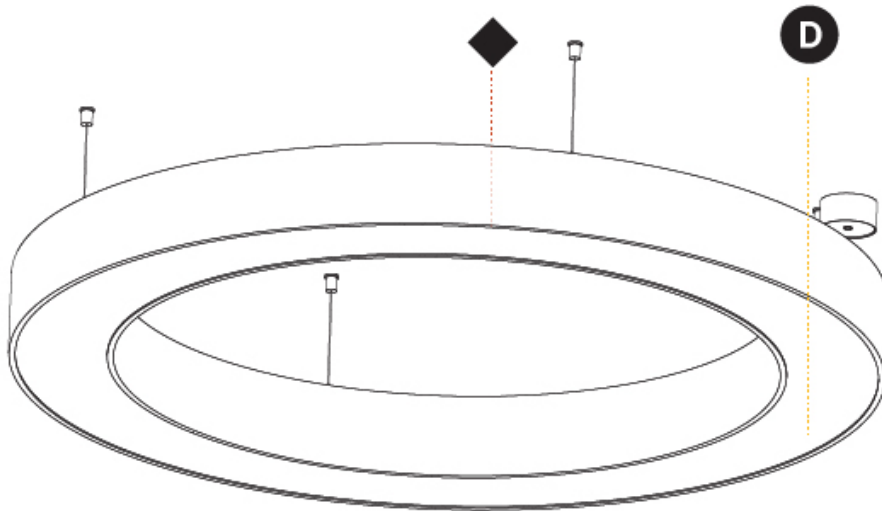

A30309-

PROJECT _____

TYPE _____

SPECIFIER _____

QUANTITY _____

DATE _____

A