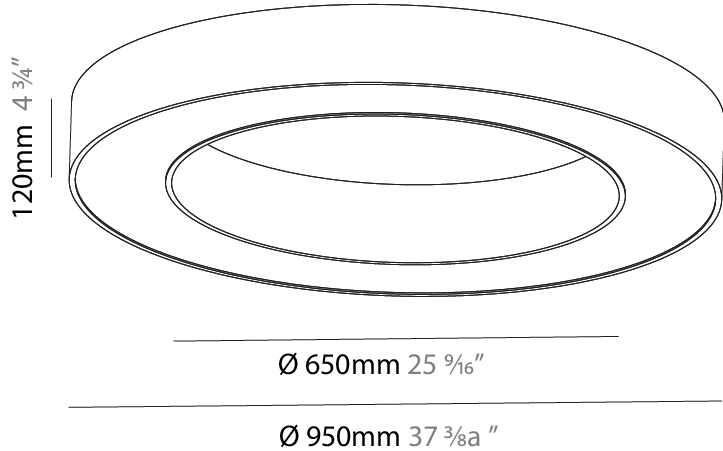

1. To build a product code in our configurator select the specify button on the base model # product page
2. To build a manual product code on this datasheet choose from the options listed below in blue font and add the suffix to the base model #

GENERAL

Series: Glorious
Subseries: Glorious
Brand: Prolicht
Division: Architectural
Mounting Type: Surface
Mounting Location: Ceiling
Subcategory: Ambient

PHYSICAL

Shape: Round
Diameter (mm): 950
Diameter (in): 37 ³/₈
Height (mm): 120
Height (in): 4 ³/₄
Light Distribution: Direct
Weight (kg): 8.94
Weight (lbs): 19.67
Diffuser: PMMA - Opal or Micro-Prism
Fixture Finish: SSR / BKV / CWI / CRY / HAB / UFT / ITA / RUA / FTG / MYG / LOD / PUS / FRO / FUP / KIA / POP / BLS / SPG / MEY / GOH / GUM / CHC / COM / ABZ / JAG / OBR / MOS / ROR
Fixture Material: Aluminum

ELECTRICAL

Lamp Type: LED (Zhaga Standard)
Input Wattage (W): 45
Total Output Wattage (W): 36 / 28.8 (3500K)
Dimming: Non-Dimming / Phase Dimming (120Vac only) / 0-10V Dimming
Driver Included: Yes
Driver Location: Integrated
Driver Type: Constant Current - 120 / 277Vac
Driver Class: Class 2
Input Voltage (V): 120 - 277
Constant Current (MA): 350 / 900 (3500K)

LED

Color Temperature (°K): 3000 / 3500 / 4000
Max. Delivered Lumen (lm): 4150 / 4302 / 4390
CRI: >80 CRI
Efficiency (%): 65
Lamp Life (hrs): 50000

OPTICAL

RATINGS AND CERTIFICATIONS

Certified By: Certified for North American Standards
IP rating: IP20