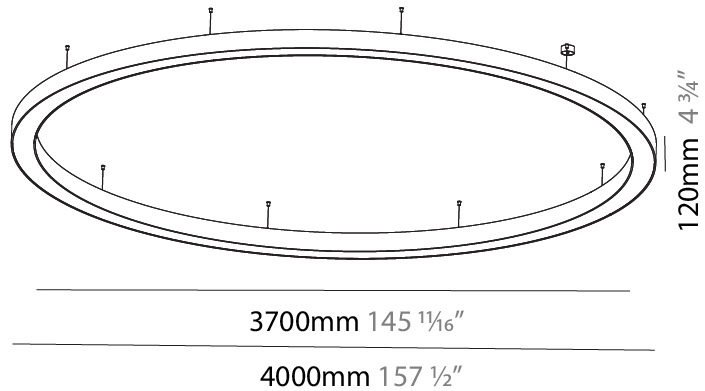

GENERAL

Series: Glorious
Subseries: Glorious
Brand: Prolicht
Division: Architectural
Mounting Type: Suspension
Mounting Location: Ceiling
Subcategory: Ambient

PHYSICAL

Shape: Round
Diameter (mm): 4000
Diameter (in): 157 1/2
Depth (mm): 120
Depth (in): 4 3/4
Max. Overall Height (mm): 2120
Max. Overall Height (in): 83 7/16
Light Distribution: Direct / Indirect
Weight (kg): 53.026
Weight (lbs): 116.66
Diffuser: PMMA - Opal or Micro-Prism
Fixture Finish: SSR / BKV / CWI / CRY / HAB / UFT / ITA / RUA / FTG / MYG / LOD / PUS / FRO / FUP / KIA / POP / BLS / SPG / MEY / GOH / GUM / CHC / COM / ABZ / JAG / OBR / MOS / ROR
Fixture Material: Aluminum

ELECTRICAL

Lamp Type: LED (Zhaga Standard)
Input Wattage (W): 300
Total Output Wattage (W): 240 / 192 (3500K)
Dimming: Non-Dimming / Phase Dimming (120Vac only) / 0-10V Dimming
Driver Included: Yes
Driver Location: Integrated
Driver Type: Constant Current - 120 / 277Vac
Driver Class: Class 2
Input Voltage (V): 120 - 277
Constant Current (MA): 350 / 1000 (3500K)

LED

Color Temperature (°K): 3000 / 3500 / 4000
Max. Delivered Lumen (lm): 18460 / 19110 / 19500 Direct / 12780 / 13230 / 13500 Indirect
CRI: >80 CRI
Efficiency (%): 70
Lamp Life (hrs): 50000

OPTICAL

RATINGS AND CERTIFICATIONS

Certified By: Certified for North American Standards
IP rating: IP20

PROJECT
TYPE
SPECIFIER
QUANTITY
DATE