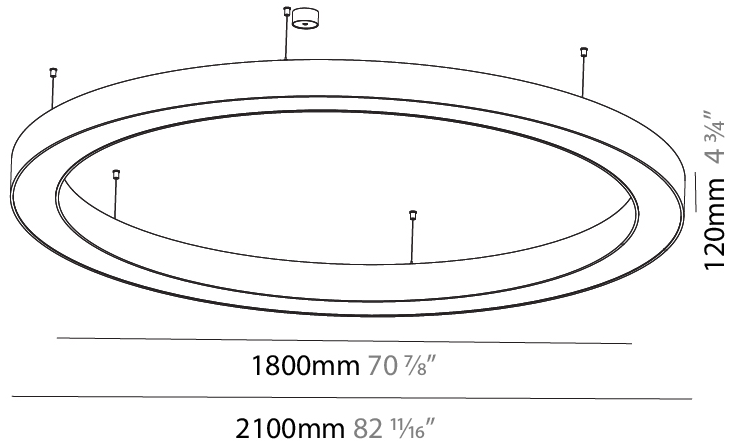

GENERAL

Series: Glorious
Subseries: Glorious
Brand: Prolight
Division: Architectural
Mounting Type: Suspension
Mounting Location: Ceiling
Subcategory: Ambient

PHYSICAL

Shape: Round
Diameter (mm): 2100
Diameter (in): 82 11/16
Height (mm): 120
Height (in): 4 3/4
Max. Overall Height (mm): 2120
Max. Overall Height (in): 83 7/16
Light Distribution: Direct
Weight (kg): 25.9
Weight (lbs): 56.98
Diffuser: PMMA - Opal or Micro-Prism
Fixture Finish: SSR / BKV / CWI / CRY / HAB / UFT / ITA / RUA / FTG / MYG / LOD / PUS / FRO / FUP / KIA / POP / BLS / SPG / MEY / GOH / GUM / CHC / COM / ABZ / JAG / OBR / MOS / ROR
Fixture Material: Aluminum

ELECTRICAL

Lamp Type: LED (Zhaga Standard)
Input Wattage (W): 105
Total Output Wattage (W): 84 / 67.2 (3500K)
Dimming: Non-Dimming / Phase Dimming (120Vac only) / 0-10V Dimming
Driver Included: Yes
Driver Location: Integrated
Driver Type: Constant Current
Driver Class: Class 2
Input Voltage (V): 120 - 277
Constant Current (MA): 350 / 700 (3500K)

LED

Color Temperature (°K): 3000 / 3500 / 4000
Max. Delivered Lumen (lm): 9690 / 10035 / 10240
CRI: >80 CRI
Efficiency (%): 65
Lamp Life (hrs): 50000

OPTICAL

RATINGS AND CERTIFICATIONS

Certified By: Certified for North American Standards
IP rating: IP20