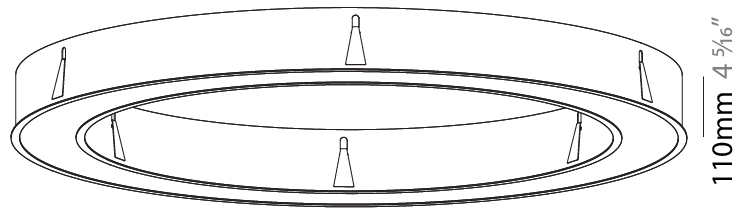

GENERAL

Series: Glorious
Subseries: Glorious
Brand: Prolicht
Division: Architectural
Mounting Type: Recessed
Mounting Location: Ceiling
Subcategory: Ambient

PHYSICAL

Shape: Round
Diameter (mm): 1570
Diameter (in): 61 ¹³/₁₆
Height (mm): 110
Height (in): 4 ⁵/₁₆
Min. Recessing Depth (mm): 120
Min. Recessing Depth (in): 4 ³/₄
Light Distribution: Direct
Weight (kg): 16.624
Weight (lbs): 36.65
Diffuser: PMMA - Opal or Micro-Prism
Fixture Finish: SSR / BKV / CWI / CRY / HAB / UFT / ITA / RUA / FTG / MYG / LOD / PUS / FRO / FUP / KIA / POP / BLS / SPG / MEY / GOH / GUM / CHC / COM / ABZ / JAG / OBR / MOS / ROR
Fixture Material: Aluminum
Cut-out Measurements: 1560mm / 61 7/16" x 1240mm / 48 13/16"

ELECTRICAL

Lamp Type: LED (Zhaga Standard)
Input Wattage (W): 75
Total Output Wattage (W): 60 / 48 (3500K)
Dimming: Non-Dimming / Phase Dimming (120Vac only) / 0-10V Dimming
Driver Included: Yes
Driver Location: Integrated
Driver Type: Constant Current - 120 / 277Vac
Driver Class: Class 2
Input Voltage (V): 120 - 277
Constant Current (MA): 350 / 700/800 (3500K)

LED

Color Temperature (°K): 3000 / 3500 / 4000
Max. Delivered Lumen (lm): 6920 / 7164 / 7310
CRI: >80 CRI
Efficiency (%): 65
Lamp Life (hrs): 50000

OPTICAL

RATINGS AND CERTIFICATIONS

Certified By: Certified for North American Standards
IP rating: IP20

Ø 1228mm 48 3/8"

Ø 1570mm 61 13/16"

1560mm x 1240mm
61 7/16" x 48 13/16"

120mm
4 3/4"

10 - 15mm
3/8" - 9/16"