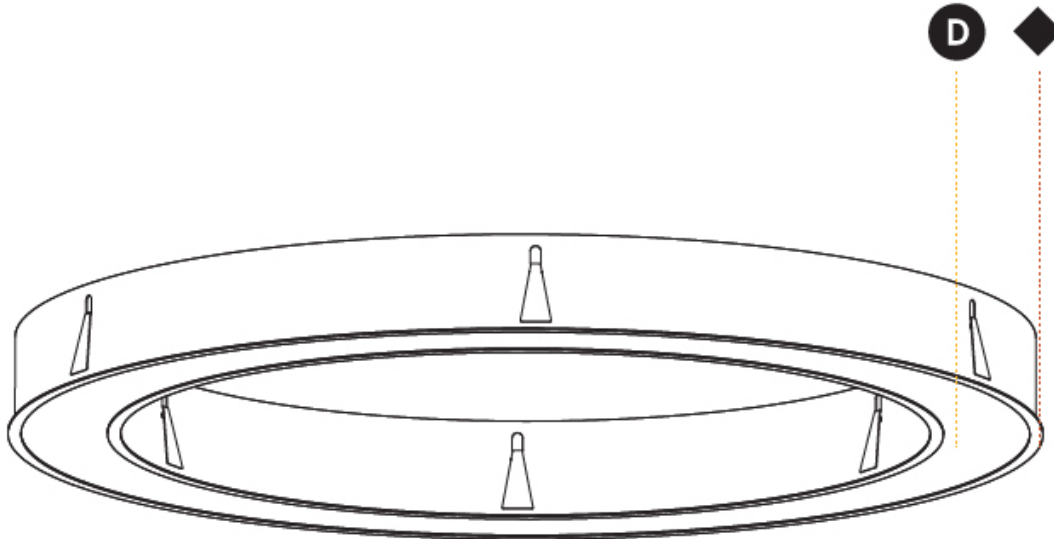

A37502-

PROJECT	_____
TYPE	_____
SPECIFIER	_____
QUANTITY	_____
DATE	_____