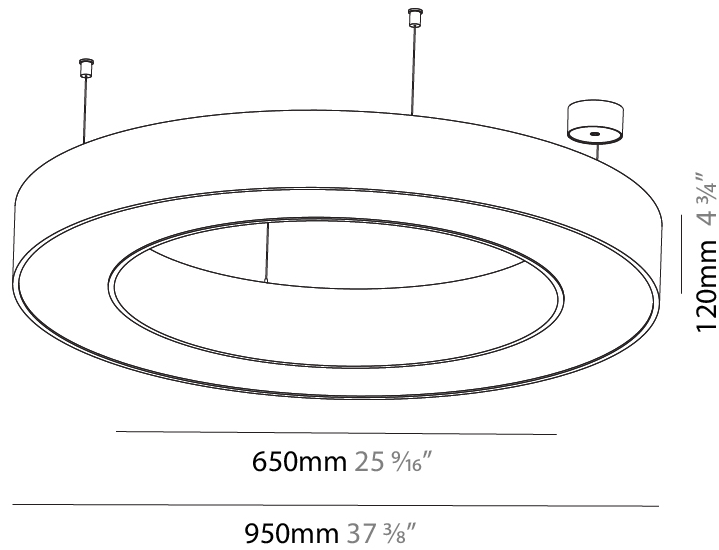

GENERAL

Series: Glorious
Subseries: Glorious
Brand: Prolight
Division: Architectural
Mounting Type: Suspension
Mounting Location: Ceiling
Subcategory: Ambient

PHYSICAL

Shape: Round
Diameter (mm): 950
Diameter (in): 37 ³/₈
Height (mm): 120
Height (in): 4 ³/₄
Max. Overall Height (mm): 2120
Max. Overall Height (in): 83 ⁷/₁₆
Light Distribution: Direct
Weight (kg): 9.172
Weight (lbs): 20.22
Diffuser: [PMMA - Opal or Micro-Prism](#)
Fixture Finish: [SSR / BKV / CWI / CRY / HAB / UFT / ITA / RUA / FTG / MYG / LOD / PUS / FRO / FUP / KIA / POP / BLS / SPG / MEY / GOH / GUM / CHC / COM / ABZ / JAG / OBR / MOS / ROR](#)
Fixture Material: Aluminum

ELECTRICAL

Lamp Type: LED (Zhaga Standard)
Input Wattage (W): 45
Total Output Wattage (W): 36 / 28.8 (3500K)
Dimming: [Non-Dimming / Phase Dimming (120Vac only) / 0-10V Dimming](#)
Driver Included: Yes
Driver Location: Integrated
Driver Type: Constant Current
Driver Class: Class 2
Input Voltage (V): 120 - 277
Constant Current (MA): 350 / 900 (3500K)

LED

[Color Temperature (°K): 3000 / 3500 / 4000](#)
Max. Delivered Lumen (lm): 4150 / 4302 / 4390
CRI: >80 CRI
Efficiency (%): 65
Lamp Life (hrs): 50000

OPTICAL

RATINGS AND CERTIFICATIONS

Certified By: Certified for North American Standards
IP rating: IP20