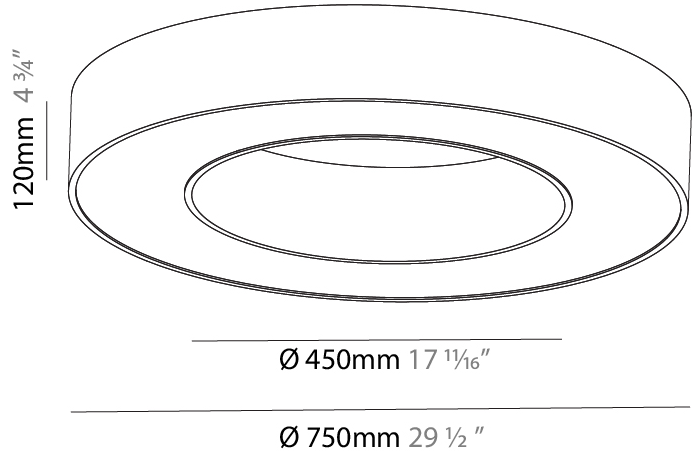

1. To build a product code in our configurator select the specify button on the base model # product page
2. To build a manual product code on this datasheet choose from the options listed below in blue font and add the suffix to the base model #

GENERAL

Series: Glorious
Subseries: Glorious
Brand: Prolicht
Division: Architectural
Mounting Type: Surface
Mounting Location: Ceiling
Subcategory: Ambient

PHYSICAL

Shape: Round
Diameter (mm): 750
Diameter (in): 29 1/2
Height (mm): 120
Height (in): 4 3/4
Light Distribution: Direct
Weight (kg): 7.044
Weight (lbs): 15.50
Diffuser: PMMA - Opal or Micro-Prism
Fixture Finish: SSR / BKV / CWI / CRY / HAB / UFT / ITA / RUA / FTG / MYG / LOD / PUS / FRO / FUP / KIA / POP / BLS / SPG / MEY / GOH / GUM / CHC / COM / ABZ / JAG / OBR / MOS / ROR
Fixture Material: Aluminum

ELECTRICAL

Lamp Type: LED (Zhaga Standard)
Input Wattage (W): 30
Total Output Wattage (W): 24 / 19.2 (3500K)
Dimming: Non-Dimming / Phase Dimming (120Vac only) / 0-10V Dimming
Driver Included: Yes
Driver Location: Integrated
Driver Type: Constant Current - 120 / 277Vac
Driver Class: Class 2
Input Voltage (V): 120 - 277
Constant Current (MA): 350 / 600 (3500K)

LED

Color Temperature (°K): 3000 / 3500 / 4000
Max. Delivered Lumen (lm): 2770 / 2862 / 2920
CRI: >80 CRI
Efficiency (%): 65
Lamp Life (hrs): 50000

OPTICAL

RATINGS AND CERTIFICATIONS

Certified By: Certified for North American Standards
IP rating: IP20