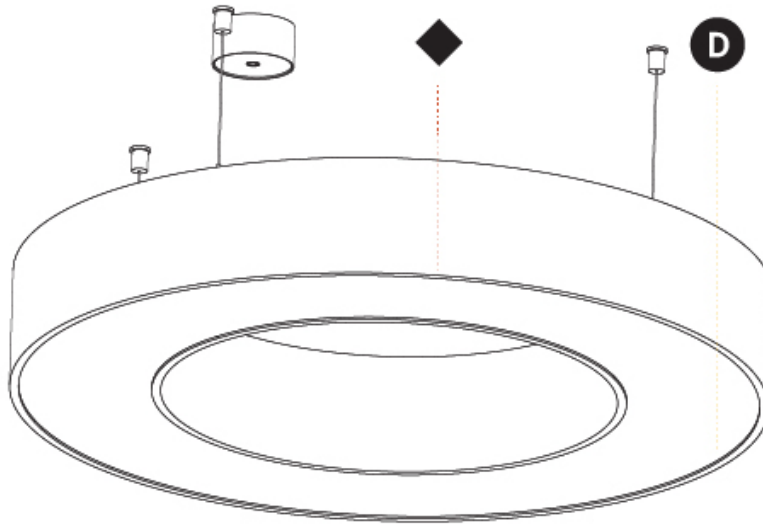

A30201-

PROJECT _____

TYPE _____

SPECIFIER _____

QUANTITY _____

DATE _____