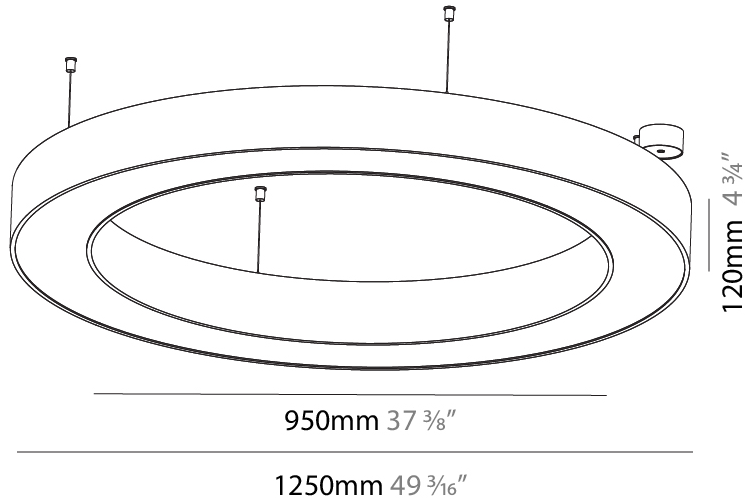

GENERAL

Series: Glorious
Subseries: Glorious
Brand: Prolight
Division: Architectural
Mounting Type: Suspension
Mounting Location: Ceiling
Subcategory: Ambient

PHYSICAL

Shape: Round
Diameter (mm): 1250
Diameter (in): 49 ⁷/₁₆
Height (mm): 120
Height (in): 4 ³/₄
Max. Overall Height (mm): 2120
Max. Overall Height (in): 83 ⁷/₁₆
Light Distribution: Direct
Weight (kg): 12.847
Weight (lbs): 28.26
Diffuser: [PMMA - Opal or Micro-Prism](#)
Fixture Finish: [SSR / BKV / CWI / CRY / HAB / UFT / ITA / RUA / FTG / MYG / LOD / PUS / FRO / FUP / KIA / POP / BLS / SPG / MEY / GOH / GUM / CHC / COM / ABZ / JAG / OBR / MOS / ROR](#)
Fixture Material: Aluminum

ELECTRICAL

Lamp Type: LED (Zhaga Standard)
Input Wattage (W): 60
Total Output Wattage (W): 48 / 38.4 (3500K)
Dimming: [Non-Dimming / Phase Dimming (120Vac only) / 0-10V Dimming](#)
Driver Included: Yes
Driver Location: Integrated
Driver Type: Constant Current
Driver Class: Class 2
Input Voltage (V): 120 - 277
Constant Current (MA): 350 / 1200 (3500K)

LED

[Color Temperature (°K): 3000 / 3500 / 4000](#)
Max. Delivered Lumen (lm): 5540 / 5733 / 5850
CRI: >80 CRI
Efficiency (%): 0.65
Lamp Life (hrs): 50000

OPTICAL

RATINGS AND CERTIFICATIONS

Certified By: Certified for North American Standards
IP rating: IP20