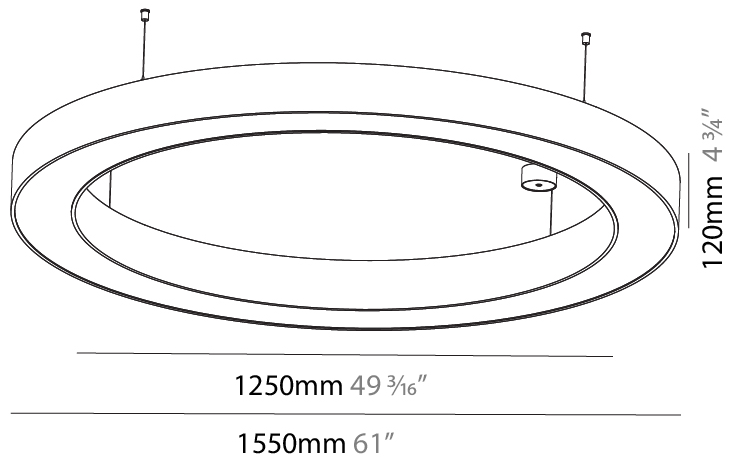

GENERAL

Series: Glorious
Subseries: Glorious
Brand: Prolight
Division: Architectural
Mounting Type: Suspension
Mounting Location: Ceiling
Subcategory: Ambient

PHYSICAL

Shape: Round
Diameter (mm): 1550
Diameter (in): 61
Height (mm): 120
Height (in): 4 ³/₄
Max. Overall Height (mm): 2120
Max. Overall Height (in): 83 ⁷/₁₆
Light Distribution: Direct
Weight (kg): 16.737
Weight (lbs): 36.82
Diffuser: PMMA - Opal or Micro-Prism
Fixture Finish: SSR / BKV / CWI / CRY / HAB / UFT / ITA / RUA / FTG / MYG / LOD / PUS / FRO / FUP / KIA / POP / BLS / SPG / MEY / GOH / GUM / CHC / COM / ABZ / JAG / OBR / MOS / ROR
Fixture Material: Aluminum

ELECTRICAL

Lamp Type: LED (Zhaga Standard)
Input Wattage (W): 75
Total Output Wattage (W): 60 / 48 (3500K)
Dimming: Non-Dimming / Phase Dimming (120Vac only) / 0-10V Dimming
Driver Included: Yes
Driver Location: Integrated
Driver Type: Constant Current
Driver Class: Class 2
Input Voltage (V): 120 - 277
Constant Current (MA): 350 / 700/800 (3500K)

LED

Color Temperature (°K): 3000 / 3500 / 4000
Max. Delivered Lumen (lm): 6920 / 7164 / 7310
CRI: >80 CRI
Efficiency (%): 0.65
Lamp Life (hrs): 50000

OPTICAL

RATINGS AND CERTIFICATIONS

Certified By: Certified for North American Standards
IP rating: IP20