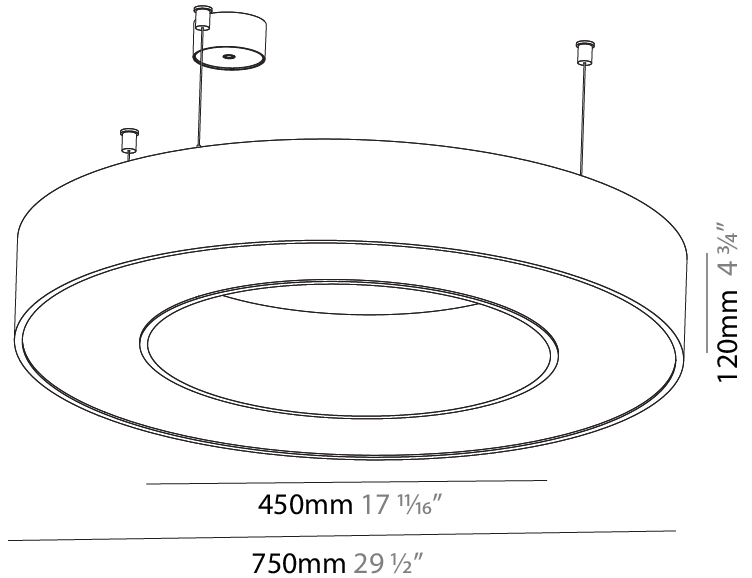

GENERAL

Series: Glorious
Subseries: Glorious
Brand: Prolight
Division: Architectural
Mounting Type: Suspension
Mounting Location: Ceiling
Subcategory: Ambient

PHYSICAL

Shape: Round
Diameter (mm): 750
Diameter (in): 29 1/2
Height (mm): 120
Height (in): 4 3/4
Max. Overall Height (mm): 2120
Max. Overall Height (in): 83 7/16
Light Distribution: Direct
Weight (kg): 7.062
Weight (lbs): 15.56
Diffuser: [PMMA - Opal or Micro-Prism](#)
Fixture Finish: [SSR / BKV / CWI / CRY / HAB / UFT / ITA / RUA / FTG / MYG / LOD / PUS / FRO / FUP / KIA / POP / BLS / SPG / MEY / GOH / GUM / CHC / COM / ABZ / JAG / OBR / MOS / ROR](#)
Fixture Material: Aluminum

ELECTRICAL

Lamp Type: LED (Zhaga Standard)
Input Wattage (W): 30
Total Output Wattage (W): 24 / 19.2 (3500K)
Dimming: [Non-Dimming / Phase Dimming (120Vac only) / 0-10V Dimming](#)
Driver Included: Yes
Driver Location: Integrated
Driver Type: Constant Current
Driver Class: Class 2
Input Voltage (V): 120 - 277
Constant Current (MA): 350 / 600 (3500K)

LED

Color Temperature (°K): [3000 / 3500 / 4000](#)
Max. Delivered Lumen (lm): 2770 / 2862 / 2920
CRI: >80 CRI
Efficiency (%): 65
Lamp Life (hrs): 50000

OPTICAL

RATINGS AND CERTIFICATIONS

Certified By: Certified for North American Standards
IP rating: IP20