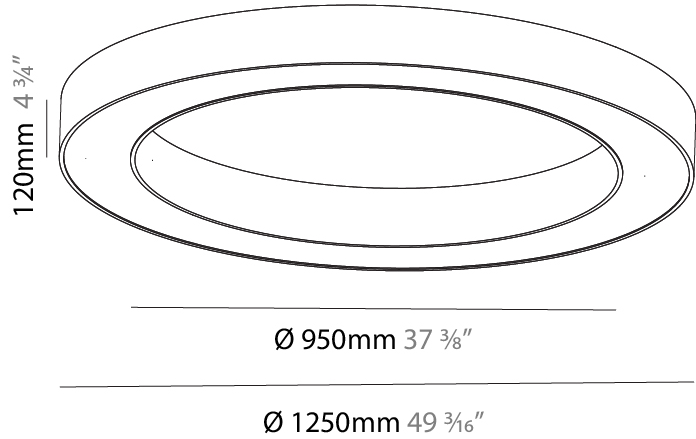

1. To build a product code in our configurator select the specify button on the base model # product page
2. To build a manual product code on this datasheet choose from the options listed below in blue font and add the suffix to the base model #

GENERAL

Series: Glorious
Subseries: Glorious
Brand: Prolicht
Division: Architectural
Mounting Type: Surface
Mounting Location: Ceiling
Subcategory: Ambient

PHYSICAL

Shape: Round
Diameter (mm): 1250
Diameter (in): 49 ³/₁₆
Height (mm): 120
Height (in): 4 ³/₄
Light Distribution: Direct
Weight (kg): 12.465
Weight (lbs): 27.42
Diffuser: PMMA - Opal or Micro-Prism
Fixture Finish: SSR / BKV / CWI / CRY / HAB / UFT / ITA / RUA / FTG / MYG / LOD / PUS / FRO / FUP / KIA / POP / BLS / SPG / MEY / GOH / GUM / CHC / COM / ABZ / JAG / OBR / MOS / ROR
Fixture Material: Aluminum

ELECTRICAL

Lamp Type: LED (Zhaga Standard)
Input Wattage (W): 60
Total Output Wattage (W): 48 / 38.4 (3500K)
Dimming: Non-Dimming / Phase Dimming (120Vac only) / 0-10V Dimming
Driver Included: Yes
Driver Location: Integrated
Driver Type: Constant Current - 120 / 277Vac
Driver Class: Class 2
Input Voltage (V): 120 - 277
Constant Current (mA): 350 / 1200 (3500K)

LED

Color Temperature (°K): 3000 / 3500 / 4000
Max. Delivered Lumen (lm): 5540 / 5733 / 5850
CRI: >80 CRI
Efficiency (%): 65
Lamp Life (hrs): 50000

OPTICAL

RATINGS AND CERTIFICATIONS

Certified By: Certified for North American Standards
IP rating: IP20