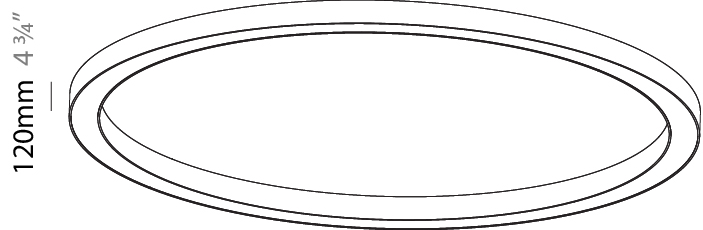

1. To build a product code in our configurator select the specify button on the base model # product page
2. To build a manual product code on this datasheet choose from the options listed below in blue font and add the suffix to the base model #

GENERAL

Series: Glorious
Subseries: Glorious
Brand: Prolicht
Division: Architectural
Mounting Type: Surface
Mounting Location: Ceiling
Subcategory: Ambient

PHYSICAL

Shape: Round
Diameter (mm): 3100
Diameter (in): 122 1/16
Height (mm): 120
Height (in): 4 3/4
Light Distribution: Direct
Weight (kg): 38.3
Weight (lbs): 84.26
Diffuser: PMMA - Opal
Fixture Finish: SSR / BKV / CWI / CRY / HAB / UFT / ITA / RUA / FTG / MYG / LOD / PUS / FRO / FUP / KIA / POP / BLS / SPG / MEY / GOH / GUM / CHC / COM / ABZ / JAG / OBR / MOS / ROR
Fixture Material: Aluminum

ELECTRICAL

Lamp Type: LED (Zhaga Standard)
Input Wattage (W): 160
Total Output Wattage (W): 128 / 102.4 (3500K)
Dimming: Non-Dimming / Phase Dimming (120Vac only) / 0-10V Dimming
Driver Included: Yes
Driver Location: Integrated
Driver Type: Constant Current - 120 / 277Vac
Driver Class: Class 2
Input Voltage (V): 120 - 277
Constant Current (MA): 350 / 800 (3500K)

LED

Color Temperature (°K): 3000 / 3500 / 4000
Max. Delivered Lumen (lm): 14770 / 15288 / 15600
CRI: >80 CRI
Efficiency (%): 65
Lamp Life (hrs): 50000

OPTICAL

RATINGS AND CERTIFICATIONS

Certified By: Certified for North American Standards
IP rating: IP20

Ø 2800mm 110 1/4"

Ø 3100mm 122 1/16"