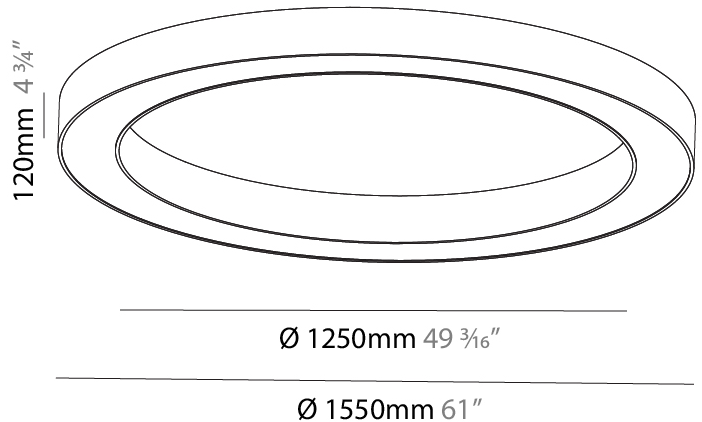

1. To build a product code in our configurator select the specify button on the base model # product page
2. To build a manual product code on this datasheet choose from the options listed below in blue font and add the suffix to the base model #

GENERAL

Series: Glorious
Subseries: Glorious
Brand: Prolicht
Division: Architectural
Mounting Type: Surface
Mounting Location: Ceiling
Subcategory: Ambient

PHYSICAL

Shape: Round
Diameter (mm): 1550
Diameter (in): 61
Height (mm): 120
Height (in): 4 3/4
Light Distribution: Direct
Weight (kg): 15.706
Weight (lbs): 34.55
Diffuser: PMMA - Opal or Micro-Prism
Fixture Finish: SSR / BKV / CWI / CRY / HAB / UFT / ITA / RUA / FTG / MYG / LOD / PUS / FRO / FUP / KIA / POP / BLS / SPG / MEY / GOH / GUM / CHC / COM / ABZ / JAG / OBR / MOS / ROR
Fixture Material: Aluminum

ELECTRICAL

Lamp Type: LED (Zhaga Standard)
Input Wattage (W): 75
Total Output Wattage (W): 60 / 48 (3500K)
Dimming: Non-Dimming / Phase Dimming (120Vac only) / 0-10V Dimming
Driver Included: Yes
Driver Location: Integrated
Driver Type: Constant Current - 120 / 277Vac
Driver Class: Class 2
Input Voltage (V): 120 - 277
Constant Current (MA): 350 / 700/800 (3500K)

LED

Color Temperature (°K): 3000 / 3500 / 4000
Max. Delivered Lumen (lm): 6920 / 7164 / 7310
CRI: >80 CRI
Efficiency (%): 65
Lamp Life (hrs): 50000

OPTICAL

RATINGS AND CERTIFICATIONS

Certified By: Certified for North American Standards
IP rating: IP20