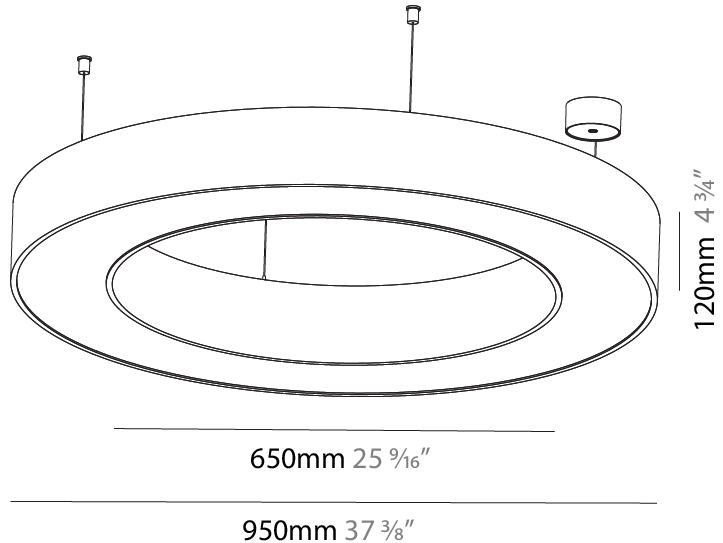

GENERAL

Series: Glorious
Subseries: Glorious
Brand: Prolight
Division: Architectural
Mounting Type: Suspension
Mounting Location: Ceiling
Subcategory: Ambient

PHYSICAL

Shape: Round
Diameter (mm): 950
Diameter (in): 37 ⁷/₈
Height (mm): 120
Height (in): 4 ³/₄
Max. Overall Height (mm): 2120
Max. Overall Height (in): 83 ⁷/₁₆
Light Distribution: Direct / Indirect
Weight (kg): 10.395
Weight (lbs): 22.92
Diffuser: [PMMA - Opal or Micro-Prism](#)
Fixture Finish: [SSR / BKV / CWI / CRY / HAB / UFT / ITA / RUA / FTG / MYG / LOD / PUS / FRO / FUP / KIA / POP / BLS / SPG / MEY / GOH / GUM / CHC / COM / ABZ / JAG / OBR / MOS / ROR](#)
Fixture Material: Aluminum

ELECTRICAL

Lamp Type: LED (Zhaga Standard)
Input Wattage (W): 58.5
Total Output Wattage (W): 52 / 41.6 (3500K)
Dimming: [Non-Dimming / Phase Dimming (120Vac only) / 0-10V Dimming](#)
Driver Included: Yes
Driver Location: Integrated
Driver Type: Constant Current
Driver Class: Class 2
Input Voltage (V): 120 - 277
Constant Current (MA): 350 / 900/400 (3500K)

LED

[Color Temperature (°K): 3000 / 3500 / 4000](#)
Max. Delivered Lumen (lm): 4150 / 4302 / 4390 Direct / 1850/ 1911 / 150
CRI: >80 CRI
Efficiency (%): 69
Lamp Life (hrs): 50000

OPTICAL

RATINGS AND CERTIFICATIONS

Certified By: Certified for North American Standards
IP rating: IP20