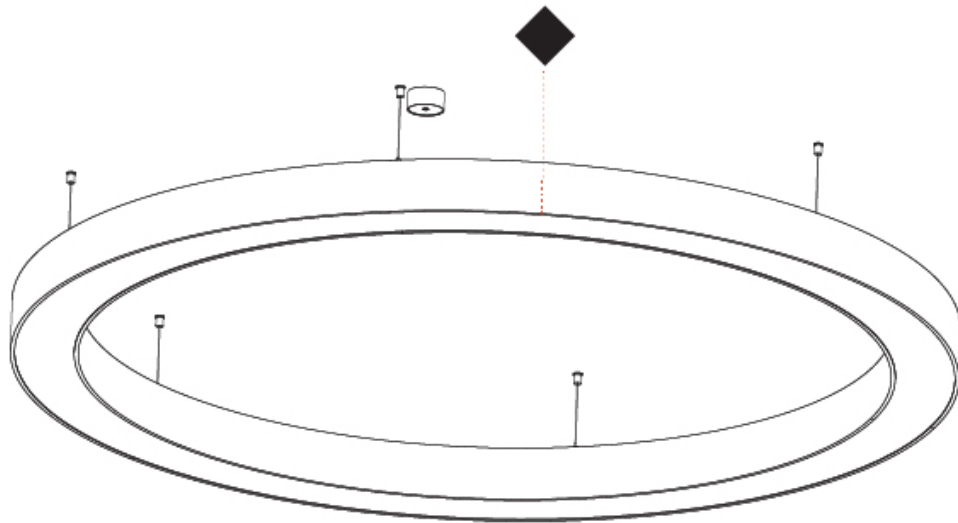

A30986-

PROJECT _____

TYPE _____

SPECIFIER _____

QUANTITY _____

DATE _____

A