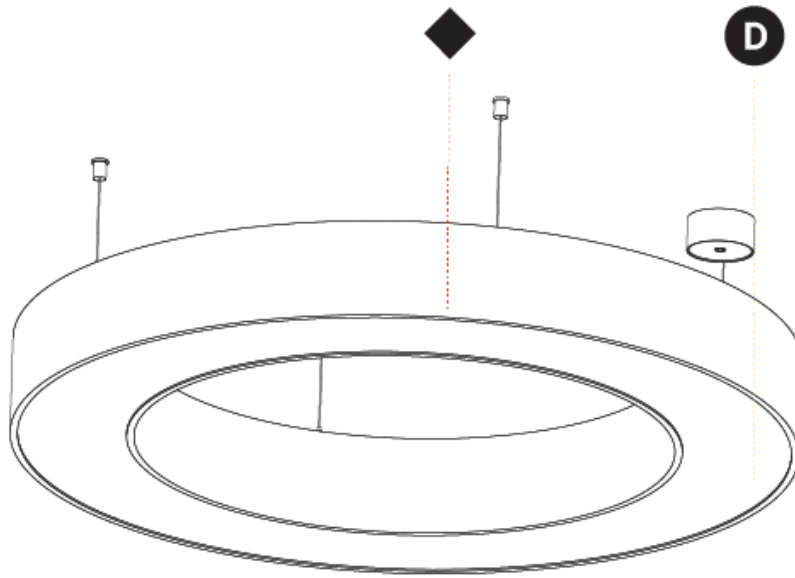

A30229-

PROJECT	_____
TYPE	_____
SPECIFIER	_____
QUANTITY	_____
DATE	_____