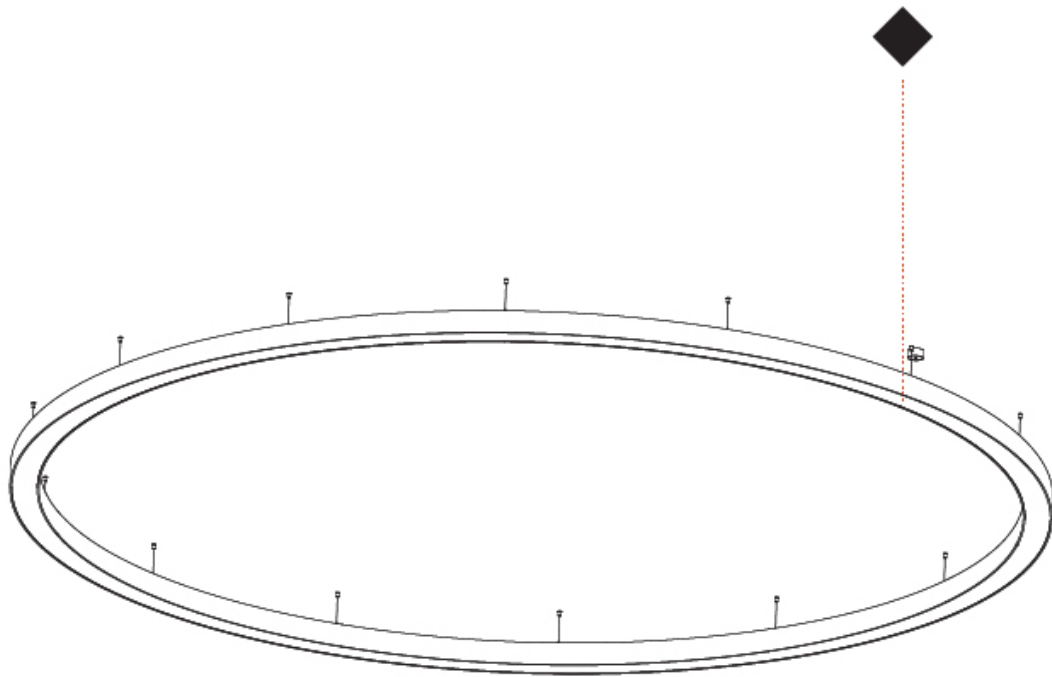

A30547-

PROJECT	_____
TYPE	_____
SPECIFIER	_____
QUANTITY	_____
DATE	_____