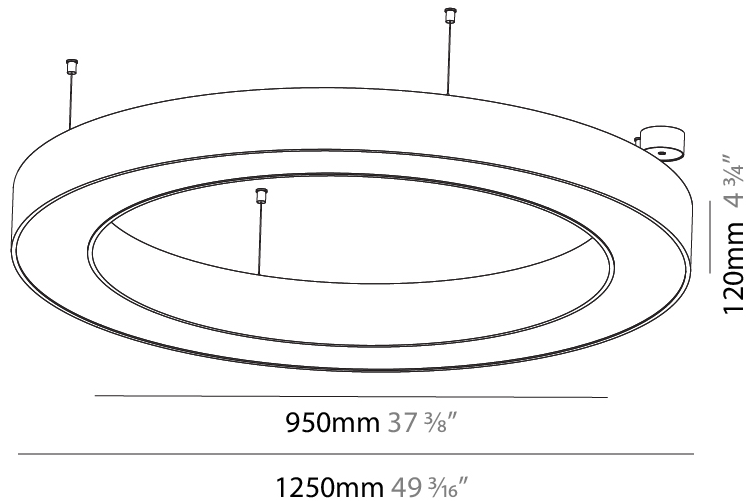

GENERAL

Series: Glorious
Subseries: Glorious
Brand: Prolight
Division: Architectural
Mounting Type: Suspension
Mounting Location: Ceiling
Subcategory: Ambient

PHYSICAL

Shape: Round
Diameter (mm): 1250
Diameter (in): 49 3/16
Height (mm): 120
Height (in): 4 3/4
Max. Overall Height (mm): 2120
Max. Overall Height (in): 83 7/16
Light Distribution: Direct / Indirect
Weight (kg): 13.475
Weight (lbs): 29.70
Diffuser: [PMMA - Opal or Micro-Prism](#)
Fixture Finish: [SSR / BKV / CWI / CRY / HAB / UFT / ITA / RUA / FTG / MYG / LOD / PUS / FRO / FUP / KIA / POP / BLS / SPG / MEY / GOH / GUM / CHC / COM / ABZ / JAG / OBR / MOS / ROR](#)
Fixture Material: Aluminum

ELECTRICAL

Lamp Type: LED (Zhaga Standard)
Input Wattage (W): 90
Total Output Wattage (W): 72 / 57.6 (3500K)
Dimming: [Non-Dimming / Phase Dimming (120Vac only) / 0-10V Dimming](#)
Driver Included: Yes
Driver Location: Integrated
Driver Type: Constant Current
Driver Class: Class 2
Input Voltage (V): 120 - 277
Constant Current (mA): 350 / 1200/600 (3500K)

LED

[Color Temperature (°K): 3000 / 3500 / 4000](#)
Max. Delivered Lumen (lm): 5540 / 5733 / 5850 Direct / 3830 / 3969 / 4050 Indirect
CRI: >80 CRI
Efficiency (%): 68
Lamp Life (hrs): 50000

OPTICAL

RATINGS AND CERTIFICATIONS

Certified By: Certified for North American Standards
IP rating: IP20