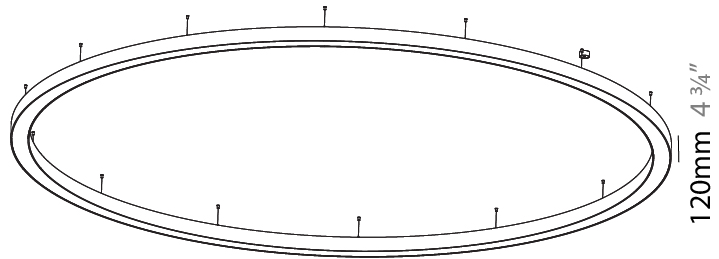

GENERAL

Series: Glorious
Subseries: Glorious
Brand: Prolicht
Division: Architectural
Mounting Type: Suspension
Mounting Location: Ceiling
Subcategory: Ambient

PHYSICAL

Shape: Round
Diameter (mm): 5400
Diameter (in): 212 ⁵/₈
Depth (mm): 120
Depth (in): 4 ³/₄
Max. Overall Height (mm): 2120
Max. Overall Height (in): 83 ⁷/₁₆
Light Distribution: Direct
Weight (kg): 69.5
Weight (lbs): 152.9
Diffuser: PMMA - Opal or Micro-Prism
Fixture Finish: [SSR / BKV / CWI / CRY / HAB / UFT / ITA / RUA / FTG / MYG / LOD / PUS / FRO / FUP / KIA / POP / BLS / SPG / MEY / GOH / GUM / CHC / COM / ABZ / JAG / OBR / MOS / ROR](#)
Fixture Material: Aluminum

ELECTRICAL

Lamp Type: LED (Zhaga Standard)
Input Wattage (W): 280
Total Output Wattage (W): 224 / 179.2 (3500K)
Dimming: [Non-Dimming / Phase Dimming (120Vac only) / 0-10V Dimming](#)
Driver Included: Yes
Driver Location: Integrated
Driver Type: Constant Current
Driver Class: Class 2
Input Voltage (V): 120 - 277
Constant Current (MA): 350 / 1400 (3500K)

LED

Color Temperature (°K): [3000 / 3500 / 4000](#)
Max. Delivered Lumen (lm): 25840 / 26754 / 27300
CRI: >80 CRI
Efficiency (%): 65
Lamp Life (hrs): 50000

OPTICAL

RATINGS AND CERTIFICATIONS

Certified By: Certified for North American Standards
IP rating: IP20