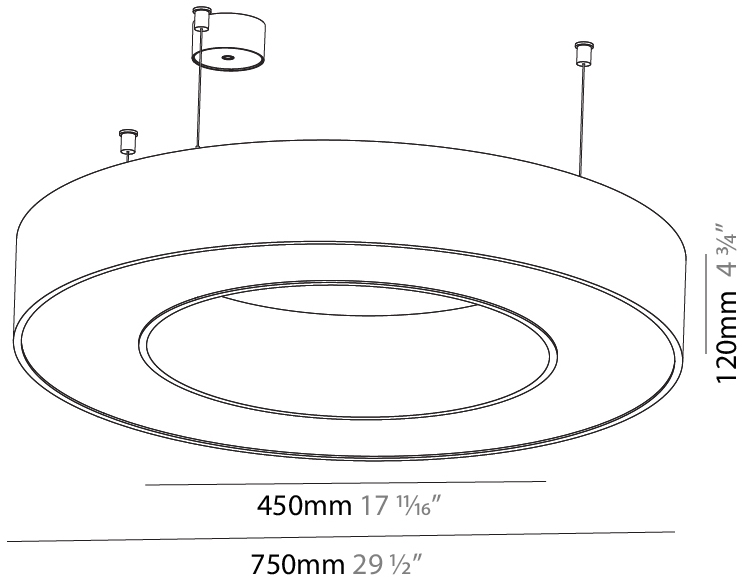

GENERAL

Series: Glorious
Subseries: Glorious
Brand: Prolight
Division: Architectural
Mounting Type: Suspension
Mounting Location: Ceiling
Subcategory: Ambient

PHYSICAL

Shape: Round
Diameter (mm): 750
Diameter (in): 29 1/2
Height (mm): 120
Height (in): 4 3/4
Max. Overall Height (mm): 2120
Max. Overall Height (in): 83 7/16
Light Distribution: Direct / Indirect
Weight (kg): 7.675
Weight (lbs): 16.9
Diffuser: [PMMA - Opal or Micro-Prism](#)
Fixture Finish: [SSR / BKV / CWI / CRY / HAB / UFT / ITA / RUA / FTG / MYG / LOD / PUS / FRO / FUP / KIA / POP / BLS / SPG / MEY / GOH / GUM / CHC / COM / ABZ / JAG / OBR / MOS / ROR](#)
Fixture Material: Aluminum

ELECTRICAL

Lamp Type: LED (Zhaga Standard)
Input Wattage (W): 45
Total Output Wattage (W): 40 / 32 (3500K)
Dimming: [Non-Dimming / Phase Dimming (120Vac only) / 0-10V Dimming](#)
Driver Included: Yes
Driver Location: Integrated
Driver Type: Constant Current
Driver Class: Class 2
Input Voltage (V): 120 - 277
Constant Current (MA): 350 / 600/400 (3500K)

LED

[Color Temperature (°K): 3000 / 3500 / 4000](#)
Max. Delivered Lumen (lm): 2770 / 2862 / 2920 Direct / 1380 / 1440 / 1470 Indirect
CRI: >80 CRI
Efficiency (%): 71
Lamp Life (hrs): 50000

OPTICAL

RATINGS AND CERTIFICATIONS

Certified By: Certified for North American Standards
IP rating: IP20

PROJECT _____
TYPE _____
SPECIFIER _____
QUANTITY _____
DATE _____