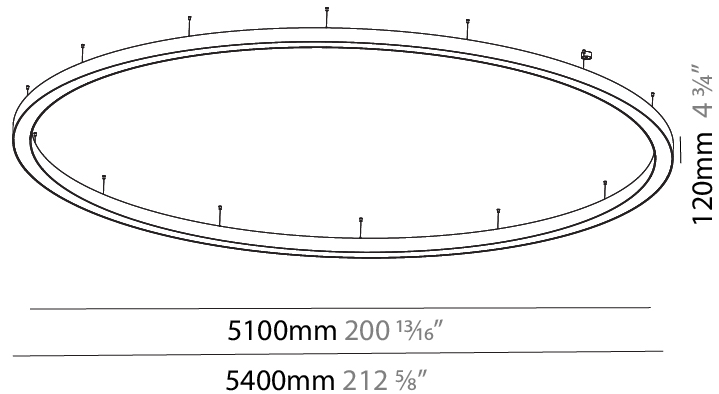

GENERAL

Series: Glorious
Subseries: Glorious
Brand: Prolight
Division: Architectural
Mounting Type: Suspension
Mounting Location: Ceiling
Subcategory: Ambient

PHYSICAL

Shape: Round
Diameter (mm): 5400
Diameter (in): 212 ⁵/₈
Height (mm): 120
Height (in): 4 ³/₄
Max. Overall Height (mm): 2120
Max. Overall Height (in): 83 ⁷/₁₆
Light Distribution: Direct / Indirect
Weight (kg): 71.452
Weight (lbs): 157.19
Diffuser: PMMA - Opal or Micro-Prism
Fixture Finish: [SSR / BKV / CWI / CRY / HAB / UFT / ITA / RUA / FTG / MYG / LOD / PUS / FRO / FUP / KIA / POP / BLS / SPG / MEY / GOH / GUM / CHC / COM / ABZ / JAG / OBR / MOS / ROR](#)
Fixture Material: Aluminum

ELECTRICAL

Lamp Type: LED (Zhaga Standard)
Input Wattage (W): 405
Total Output Wattage (W): 324 / 259.2 (3500K)
Dimming: [Non-Dimming / Phase Dimming (120Vac only) / 0-10V Dimming](#)
Driver Included: Yes
Driver Location: Integrated
Driver Type: Constant Current - 120 / 277Vac
Driver Class: Class 2
Input Voltage (V): 120 - 277
Constant Current (MA): 350 / 800/500 (3500K)

LED

[Color Temperature (°K): 3000 / 3500 / 4000](#)
Max. Delivered Lumen (lm): 25840 / 26754 / 27300 Direct / 19620 / 2031 / 20720 Indirect
CRI: >80 CRI
Efficiency (%): 70
Lamp Life (hrs): 50000

OPTICAL

RATINGS AND CERTIFICATIONS

Certified By: Certified for North American Standards
IP rating: IP20

PROJECT
TYPE
SPECIFIER
QUANTITY
DATE