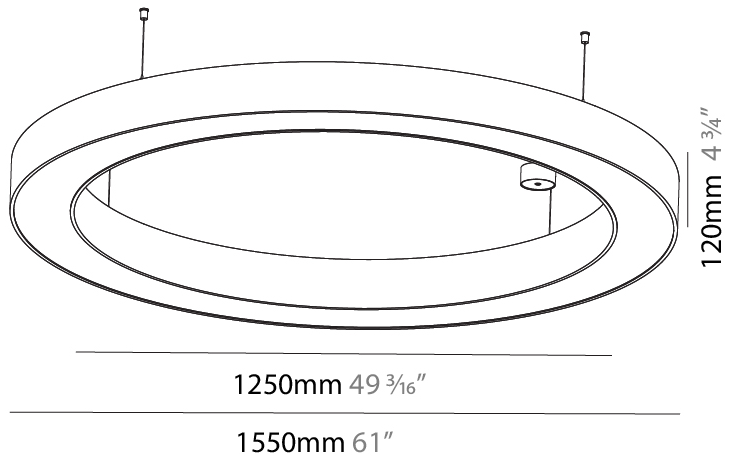

GENERAL

Series: Glorious
Subseries: Glorious
Brand: Prolight
Division: Architectural
Mounting Type: Suspension
Mounting Location: Ceiling
Subcategory: Ambient

PHYSICAL

Shape: Round
Diameter (mm): 1550
Diameter (in): 61
Height (mm): 120
Height (in): 4 ¾
Max. Overall Height (mm): 2120
Max. Overall Height (in): 83 7/16
Light Distribution: Direct / Indirect
Weight (kg): 16.737
Weight (lbs): 36.90
Diffuser: PMMA - Opal or Micro-Prism
Fixture Finish: SSR / BKV / CWI / CRY / HAB / UFT / ITA / RUA / FTG / MYG / LOD / PUS / FRO / FUP / KIA / POP / BLS / SPG / MEY / GOH / GUM / CHC / COM / ABZ / JAG / OBR / MOS / ROR
Fixture Material: Aluminum

ELECTRICAL

Lamp Type: LED (Zhaga Standard)
Input Wattage (W): 110
Total Output Wattage (W): 88 / 70.4 (3500K)
Dimming: Non-Dimming / Phase Dimming (120Vac only) / 0-10V Dimming
Driver Included: Yes
Driver Location: Integrated
Driver Type: Constant Current - 120 / 277Vac
Driver Class: Class 2
Input Voltage (V): 120 - 277
Constant Current (MA): 350 / 700/800 (3500K)

LED

Color Temperature (°K): 3000 / 3500 / 4000
Max. Delivered Lumen (lm): 6920 / 7164 / 7310 Direct / 4530 / 4938 / 4790 Indirect
CRI: >80 CRI
Efficiency (%): 68
Lamp Life (hrs): 50000

OPTICAL

RATINGS AND CERTIFICATIONS

Certified By: Certified for North American Standards
IP rating: IP20