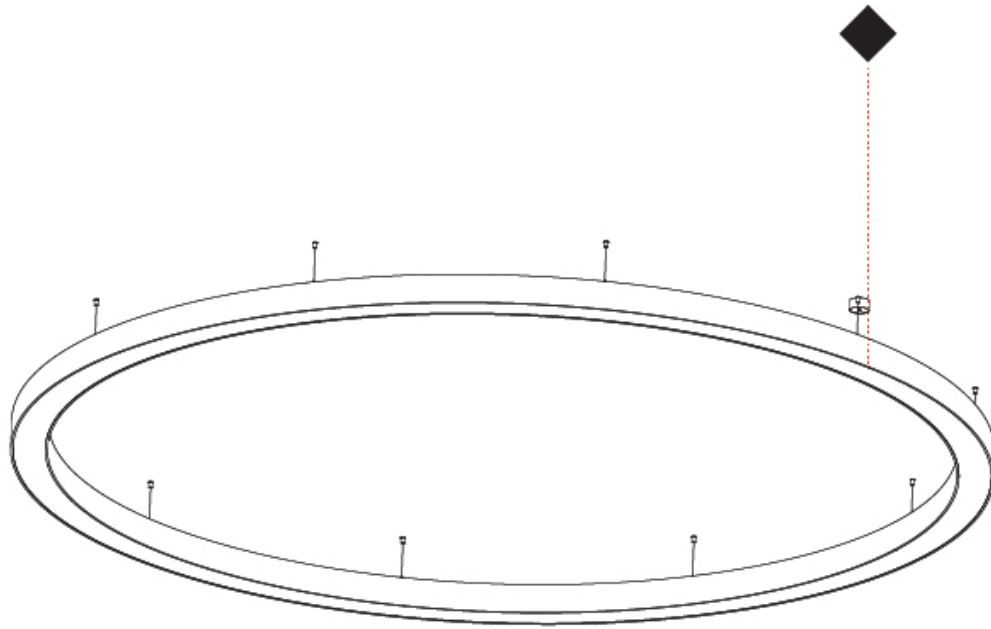

A30202-

PROJECT	_____
TYPE	_____
SPECIFIER	_____
QUANTITY	_____
DATE	_____

A