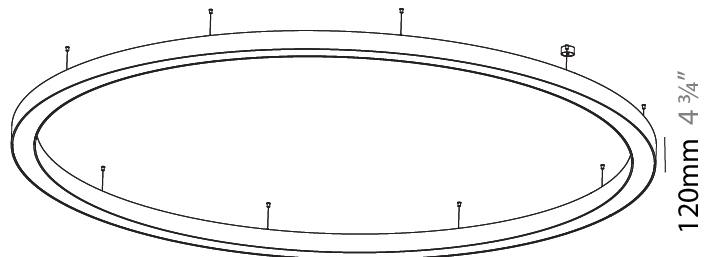

GENERAL

Series: Glorious
Subseries: Glorious
Brand: Prolicht
Division: Architectural
Mounting Type: Suspension
Mounting Location: Ceiling
Subcategory: Ambient

PHYSICAL

Shape: Round
Diameter (mm): 4000
Diameter (in): 157 1/2
Height (mm): 120
Height (in): 4 3/4
Max. Overall Height (mm): 2120
Max. Overall Height (in): 83 7/16
Light Distribution: Direct
Weight (kg): 50.71
Weight (lbs): 111.98
Diffuser: PMMA - Opal or Micro-Prism
Fixture Finish: SSR / BKV / CWI / CRY / HAB / UFT / ITA / RUA / FTG / MYG / LOD / PUS / FRO / FUP / KIA / POP / BLS / SPG / MEY / GOH / GUM / CHC / COM / ABZ / JAG / OBR / MOS / ROR
Fixture Material: Aluminum

ELECTRICAL

Lamp Type: LED (Zhaga Standard)
Input Wattage (W): 200
Total Output Wattage (W): 160 / 128 (3500K)
Dimming: Non-Dimming / Phase Dimming (120Vac only) / 0-10V Dimming
Driver Included: Yes
Driver Location: Integrated
Driver Type: Constant Current
Driver Class: Class 2
Input Voltage (V): 120 - 277
Constant Current (MA): 350 / 1000 (3500K)

LED

Color Temperature (°K): 3000 / 3500 / 4000
Max. Delivered Lumen (lm): 18460 / 19110 / 19500
CRI: >80 CRI
Efficiency (%): 0.65
Lamp Life (hrs): 50000

OPTICAL

RATINGS AND CERTIFICATIONS

Certified By: Certified for North American Standards
IP rating: IP20

PROJECT	_____
TYPE	_____
SPECIFIER	_____
QUANTITY	_____
DATE	_____

3700mm 145 1/16"

4000mm 157 1/2"