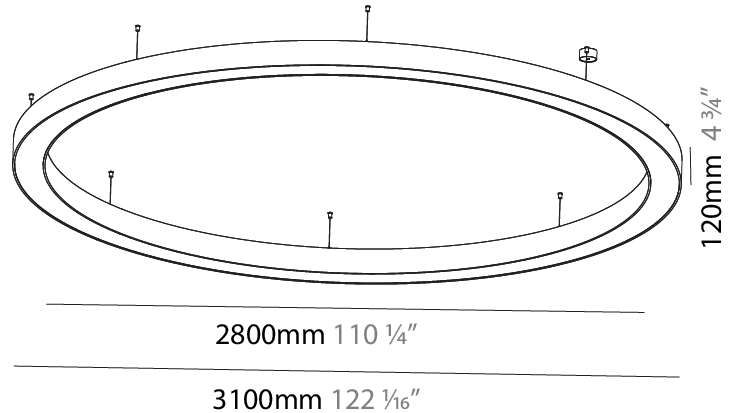

GENERAL

Series: Glorious
Subseries: Glorious
Brand: Prolicht
Division: Architectural
Mounting Type: Suspension
Mounting Location: Ceiling
Subcategory: Ambient

PHYSICAL

Shape: Round
Diameter (mm): 3100
Diameter (in): 122 1/16
Depth (mm): 120
Depth (in): 4 3/4
Max. Overall Height (mm): 2120
Max. Overall Height (in): 83 7/16
Light Distribution: Direct / Indirect
Weight (kg): 40.905
Weight (lbs): 90.18
Diffuser: PMMA - Opalor Micro-Prism
Fixture Finish: SSR / BKV / CWI / CRY / HAB / UFT / ITA / RUA / FTG / MYG / LOD / PUS / FRO / FUP / KIA / POP / BLS / SPG / MEY / GOH / GUM / CHC / COM / ABZ / JAG / OBR / MOS / ROR
Fixture Material: Aluminum

ELECTRICAL

Lamp Type: LED (Zhaga Standard)
Input Wattage (W): 240
Total Output Wattage (W): 192 / 153.6 (3500K)
Dimming: Non-Dimming / Phase Dimming (120Vac only) / 0-10V Dimming
Driver Included: Yes
Driver Location: Integrated
Driver Type: Constant Current - 120 / 277Vac
Driver Class: Class 2
Input Voltage (V): 120 - 277
Constant Current (MA): 350 / 800 (3500K)

LED

Color Temperature (°K): 3000 / 3500 / 4000
Max. Delivered Lumen (lm): 14770 / 15288 / 15600 Direct / 10220 / 10584 / 10800 Indirect
CRI: >80 CRI
Efficiency (%): 70
Lamp Life (hrs): 50000

OPTICAL

RATINGS AND CERTIFICATIONS

Certified By: Certified for North American Standards
IP rating: IP20

PROJECT
TYPE
SPECIFIER
QUANTITY
DATE