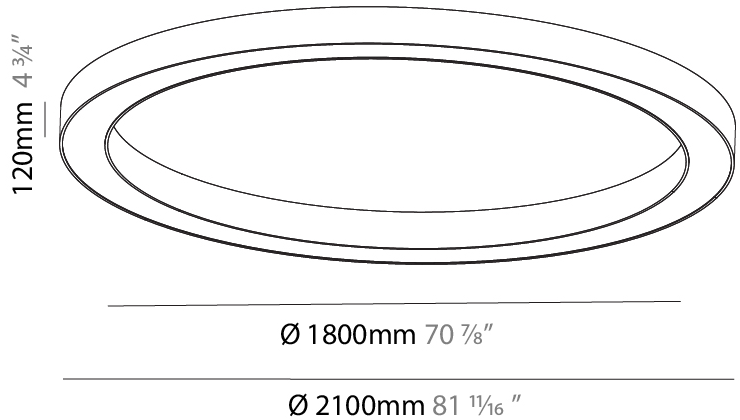

1. To build a product code in our configurator select the specify button on the base model # product page
2. To build a manual product code on this datasheet choose from the options listed below in blue font and add the suffix to the base model #

GENERAL

Series: Glorious
Subseries: Glorious
Brand: Prolicht
Division: Architectural
Mounting Type: Surface
Mounting Location: Ceiling
Subcategory: Ambient

PHYSICAL

Shape: Round
Diameter (mm): 2100
Diameter (in): 82 11/16
Height (mm): 120
Height (in): 4 3/4
Light Distribution: Direct
Weight (kg): 25.133
Weight (lbs): 55.29
Diffuser: PMMA - Opal
Fixture Finish: SSR / BKV / CWI / CRY / HAB / UFT / ITA / RUA / FTG / MYG / LOD / PUS / FRO / FUP / KIA / POP / BLS / SPG / MEY / GOH / GUM / CHC / COM / ABZ / JAG / OBR / MOS / ROR
Fixture Material: Aluminum

ELECTRICAL

Lamp Type: LED (Zhaga Standard)
Input Wattage (W): 101
Total Output Wattage (W): 84 / 67.2 (3500K)
Dimming: Non-Dimming / Phase Dimming (120Vac only) / 0-10V Dimming
Driver Included: Yes
Driver Location: Integrated
Driver Type: Constant Current - 120 / 277Vac
Driver Class: Class 2
Input Voltage (V): 120 - 277
Constant Current (mA): 350 / 700 (3500K)

LED

Color Temperature (°K): 3000 / 3500 / 4000
Max. Delivered Lumen (lm): 9690 / 10035 / 10240
CRI: >80 CRI
Efficiency (%): 65
Lamp Life (hrs): 50000

OPTICAL

RATINGS AND CERTIFICATIONS

Certified By: Certified for North American Standards
IP rating: IP20