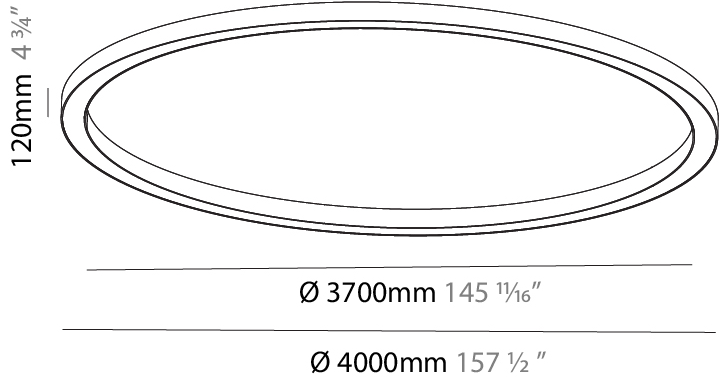

1. To build a product code in our configurator select the specify button on the base model # product page
2. To build a manual product code on this datasheet choose from the options listed below in blue font and add the suffix to the base model #

GENERAL

Series: Glorious
Subseries: Glorious
Brand: Prolicht
Division: Architectural
Mounting Type: Surface
Mounting Location: Ceiling
Subcategory: Ambient

PHYSICAL

Shape: Round
Diameter (mm): 4000
Diameter (in): 157 1/2
Height (mm): 120
Height (in): 4 3/4
Light Distribution: Direct
Weight (kg): 49.661
Weight (lbs): 109.25
Diffuser: PMMA - Opal
Fixture Finish: SSR / BKV / CWI / CRY / HAB / UFT / ITA / RUA / FTG / MYG / LOD / PUS / FRO / FUP / KIA / POP / BLS / SPG / MEY / GOH / GUM / CHC / COM / ABZ / JAG / OBR / MOS / ROR
Fixture Material: Aluminum

ELECTRICAL

Lamp Type: LED (Zhaga Standard)
Input Wattage (W): 200
Total Output Wattage (W): 160 / 128 (3500K)
Dimming: Non-Dimming / Phase Dimming (120Vac only) / 0-10V Dimming
Driver Included: Yes
Driver Location: Integrated
Driver Type: Constant Current - 120 / 277Vac
Driver Class: Class 2
Input Voltage (V): 120 - 277
Constant Current (mA): 350 / 1000 (3500K)

LED

Color Temperature (°K): 3000 / 3500 / 4000
Max. Delivered Lumen (lm): 18460 / 19110 / 19500
CRI: >80 CRI
Efficiency (%): 65
Lamp Life (hrs): 50000

OPTICAL

RATINGS AND CERTIFICATIONS

Certified By: Certified for North American Standards
IP rating: IP20