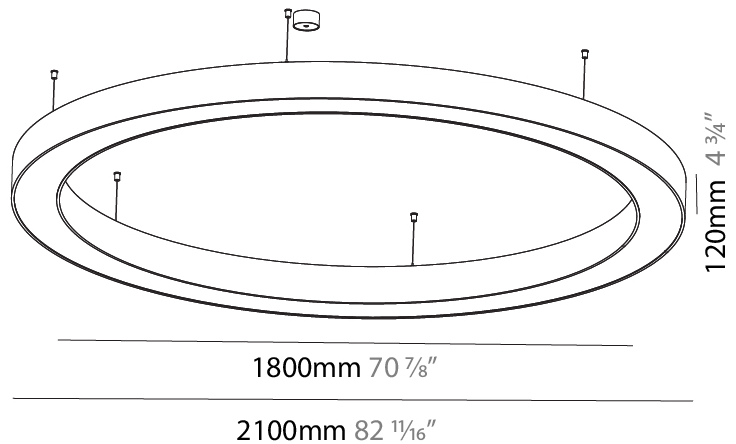

GENERAL

Series: Glorious
Subseries: Glorious
Brand: Prolight
Division: Architectural
Mounting Type: Suspension
Mounting Location: Ceiling
Subcategory: Ambient

PHYSICAL

Shape: Round
Diameter (mm): 2100
Diameter (in): 82 11/16
Height (mm): 120
Height (in): 4 3/4
Max. Overall Height (mm): 2120
Max. Overall Height (in): 83 7/16
Light Distribution: Direct / Indirect
Weight (kg): 26.817
Weight (lbs): 59.12
Diffuser: PMMA - Opal
Fixture Finish: SSR / BKV / CWI / CRY / HAB / UFT / ITA / RUA / FTG / MYG / LOD / PUS / FRO / FUP / KIA / POP / BLS / SPG / MEY / GOH / GUM / CHC / COM / ABZ / JAG / OBR / MOS / ROR
Fixture Material: Aluminum

ELECTRICAL

Lamp Type: LED (Zhaga Standard)
Input Wattage (W): 165
Total Output Wattage (W): 132 / 105.6 (3500K)
Dimming: Non-Dimming / Phase Dimming (120Vac only) / 0-10V Dimming
Driver Included: Yes
Driver Location: Integrated
Driver Type: Constant Current - 120 / 277Vac
Driver Class: Class 2
Input Voltage (V): 120 - 277
Constant Current (MA): 350 / 700/600 (3500K)

LED

Color Temperature (°K): 3000 / 3500 / 4000
Max. Delivered Lumen (lm): 9690 / 10035 / 10240 Direct / 7670 / 7938 / 8100 Indirect
CRI: >80 CRI
Efficiency (%): 70
Lamp Life (hrs): 50000

OPTICAL

RATINGS AND CERTIFICATIONS

Certified By: Certified for North American Standards
IP rating: IP20