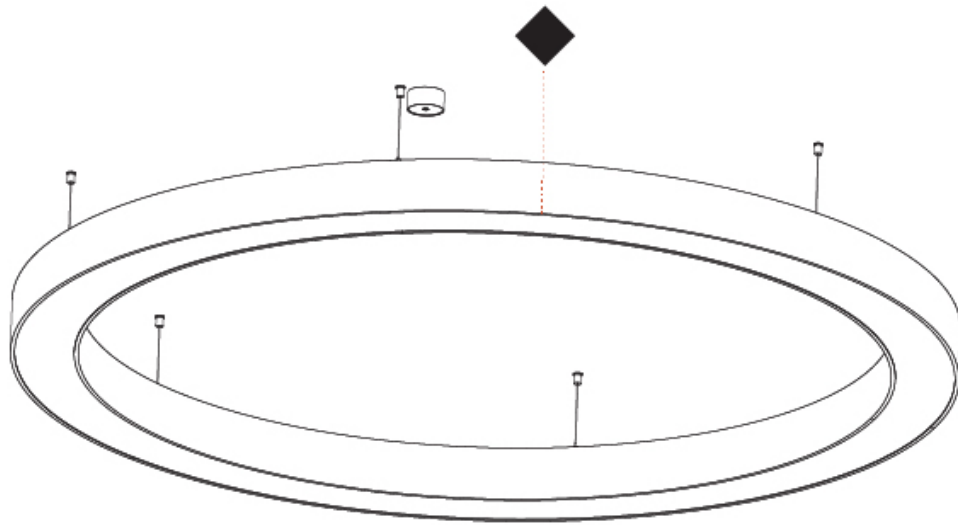

A30235-

PROJECT

TYPE

SPECIFIER

QUANTITY

DATE

A