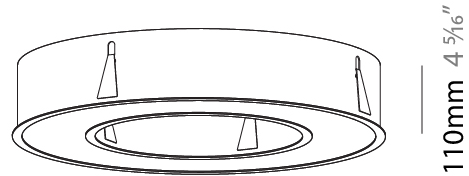

GENERAL

Series: Glorious
Subseries: Glorious
Brand: Prolight
Division: Architectural
Mounting Type: Recessed
Mounting Location: Ceiling
Subcategory: Ambient

PHYSICAL

Shape: Round
Diameter (mm): 770
Diameter (in): 30 ⁵/₁₆
Height (mm): 110
Height (in): 4 ⁵/₁₆
Min. Recessing Depth (mm): 120
Min. Recessing Depth (in): 4 ³/₄
Light Distribution: Direct
Weight (kg): 9.285
Weight (lbs): 20.47
Diffuser: PMMA - Opal or Micro-Prism
Fixture Finish: SSR / BKV / CWI / CRY / HAB / UFT / ITA / RUA / FTG / MYG / LOD / PUS / FRO / FUP / KIA / POP / BLS / SPG / MEY / GOH / GUM / CHC / COM / ABZ / JAG / OBR / MOS / ROR
Fixture Material: Aluminum
Cut-out Measurements: 760mm / 29 15/16" x 440mm / 17 5/16"

ELECTRICAL

Lamp Type: LED (Zhaga Standard)
Input Wattage (W): 30
Total Output Wattage (W): 24 / 19.2 (3500K)
Dimming: Non-Dimming / Phase Dimming (120Vac only) / 0-10V Dimming
Driver Included: Yes
Driver Location: Integrated
Driver Type: Constant Current - 120 / 277Vac
Driver Class: Class 2
Input Voltage (V): 120 - 277
Constant Current (MA): 350 / 600 (3500K)

LED

Color Temperature (°K): 3000 / 3500 / 4000
Max. Delivered Lumen (lm): 2770 / 2862 / 2920
CRI: >80 CRI
Efficiency (%): 65
Lamp Life (hrs): 50000

OPTICAL

RATINGS AND CERTIFICATIONS

Certified By: Certified for North American Standards
IP rating: IP20

Ø 428mm 16 7/8"

Ø 770mm 30 5/16"

110mm 4 5/16"

760mm x 440mm
29 15/16" x 17 5/16"

120mm
4 3/4"

10 - 15mm
3/8" - 9/16"